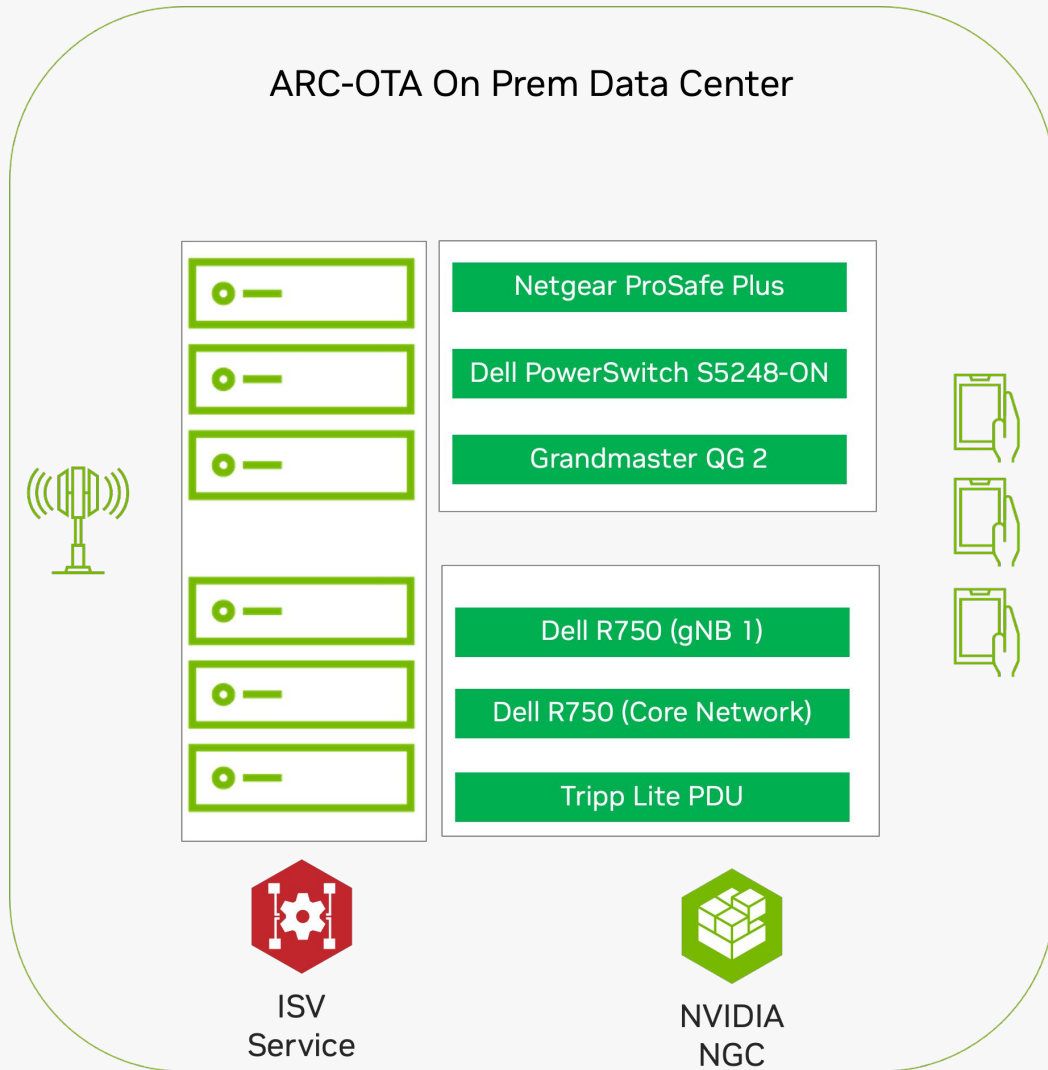

Aerial RAN CoLab – OTA On Prem Data Center Deployment Blueprint

NVIDIA Qualified On Prem Data Center Deployment
Blueprint

- ARC-OTA On-prem private data center can be housed and maintained by developers and researchers in their own facilities
- ARC OTA On-prem infrastructure can be used to run a private cloud.
- ARC-OTA compute resources are virtualized for gNB and 5GC
- 3rd Party ISV Managed Developer Service can be leveraged to procure, install, configure and monitor the on-prem data center (<https://sterling.com/sterling-introduces-skywave/>)