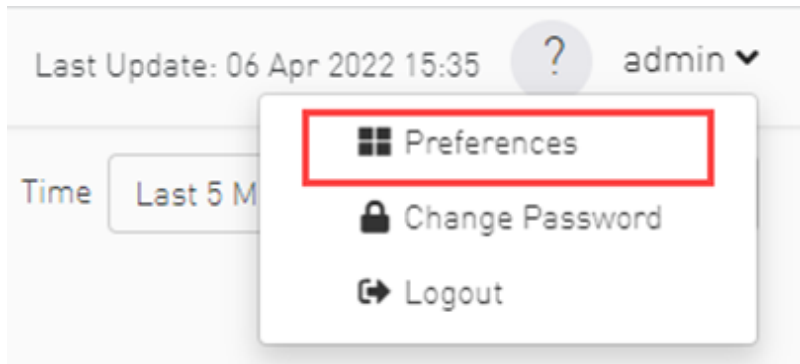

User Preferences

This page allows user to change UI preferences in general.

When user enables dark mode, the UFM is presented in dark theme.

Copyright 2024. PDF Generated on 06/06/2024