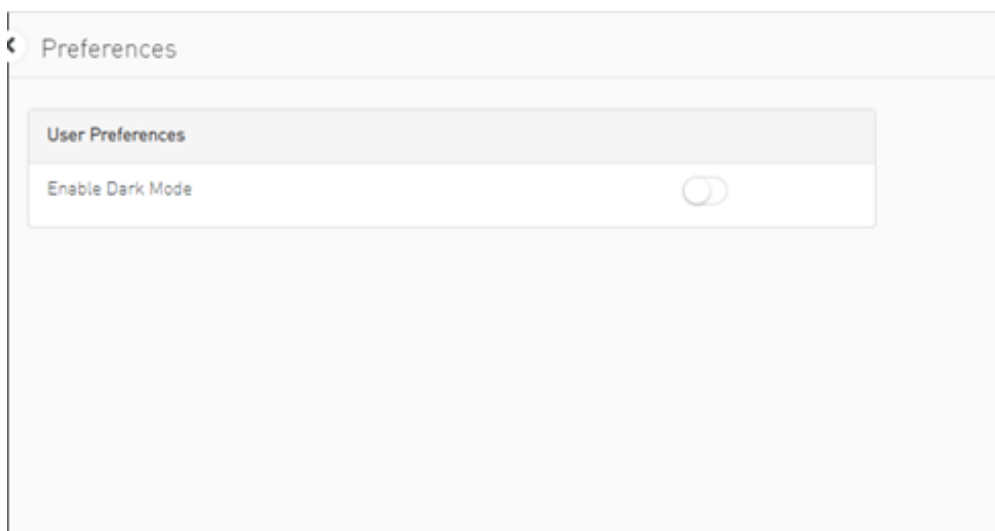

User Preferences

This page allows user to change UI preferences in general.

When user enables dark mode, the UFM is presented in dark theme.

Copyright 2024. PDF Generated on 06/06/2024