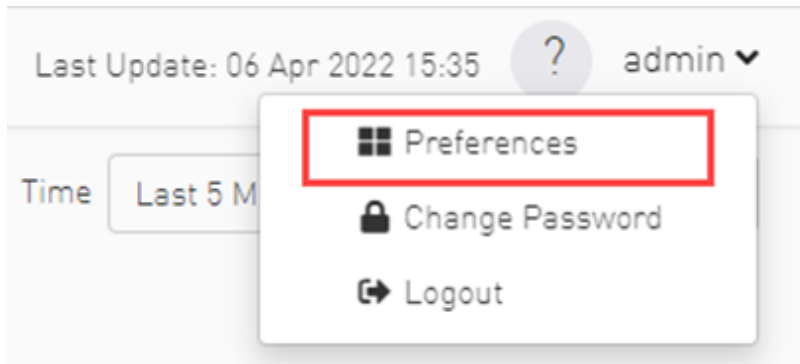

## **User Preferences**

This page allows user to change UI preferences in general.

When user enables dark mode, the UFM is presented in dark theme.

Copyright 2024. PDF Generated on 08/14/2024