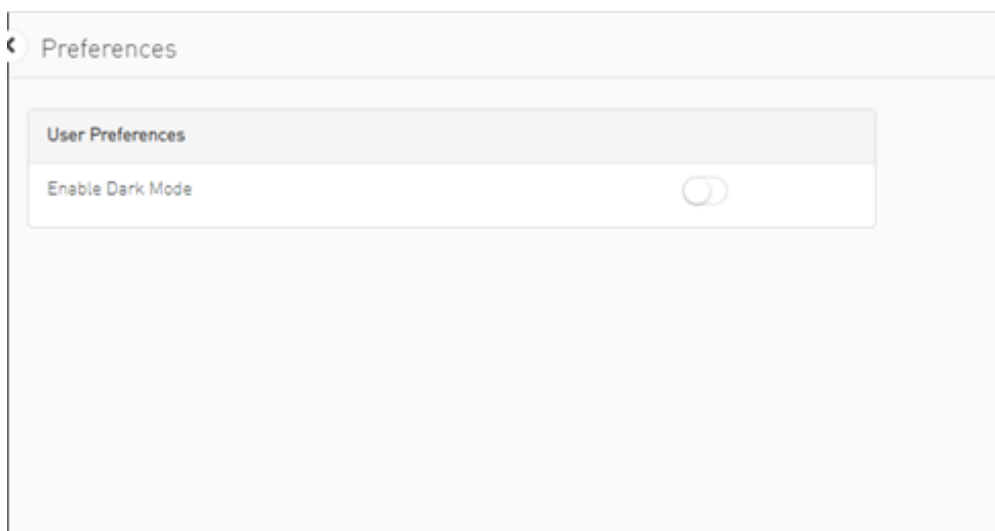

## **User Preferences**

This page allows user to change UI preferences in general.

When user enables dark mode, the UFM is presented in dark theme.

Copyright 2024. PDF Generated on 08/14/2024